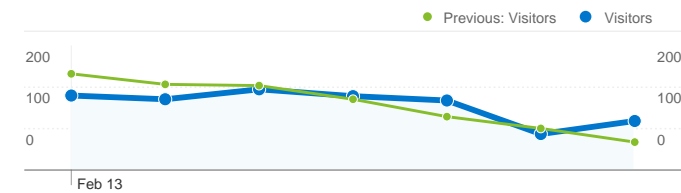

Site Usage

840 Visits

Previous: 859 (-2.21%)

66.19% Bounce Rate

Previous: 61.93% (6.88%)

1,634 Pageviews

Previous: 1,704 (-4.11%)

00:01:35 Avg. Time on Site

Previous: 00:01:55 (-17.64%)

1.95 Pages/Visit

Previous: 1.98 (-1.94%)

52.98% % New Visits

Previous: 51.69% (2.49%)

Visitors Overview

Visitors
640

Map Overlay

640 people visited this site

840 Visits

Previous: 859 (-2.21%)

640 Absolute Unique Visitors

Previous: 640 (0.00%)

1,634 Pageviews

Previous: 1,704 (-4.11%)

1.95 Average Pageviews

1 - 10 of 23

Pages on this site were viewed a total of 1,634 times

1,634 Pageviews

Previous: 1,704 (-4.11%)

1,315 Unique Views

Previous: 1,368 (-3.87%)

66.19% Bounce Rate

Previous: 61.93% (6.88%)