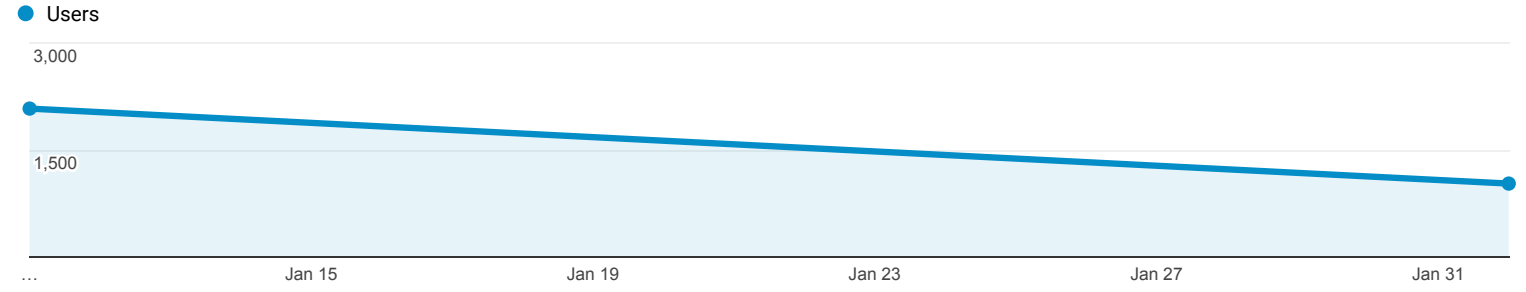

Audience Overview

Jan 11, 2018 - Feb 11, 2018

All Users
100.00% Users

Overview

| | | |
|--|------------------------------|--------------------------------|
| Users 2,922 | New Users 2,406 | Sessions 4,625 |
| Number of Sessions per User 1.58 | Pageviews 8,986 | Pages / Session 1.94 |
| Avg. Session Duration 00:02:37 | Bounce Rate 62.77% | |