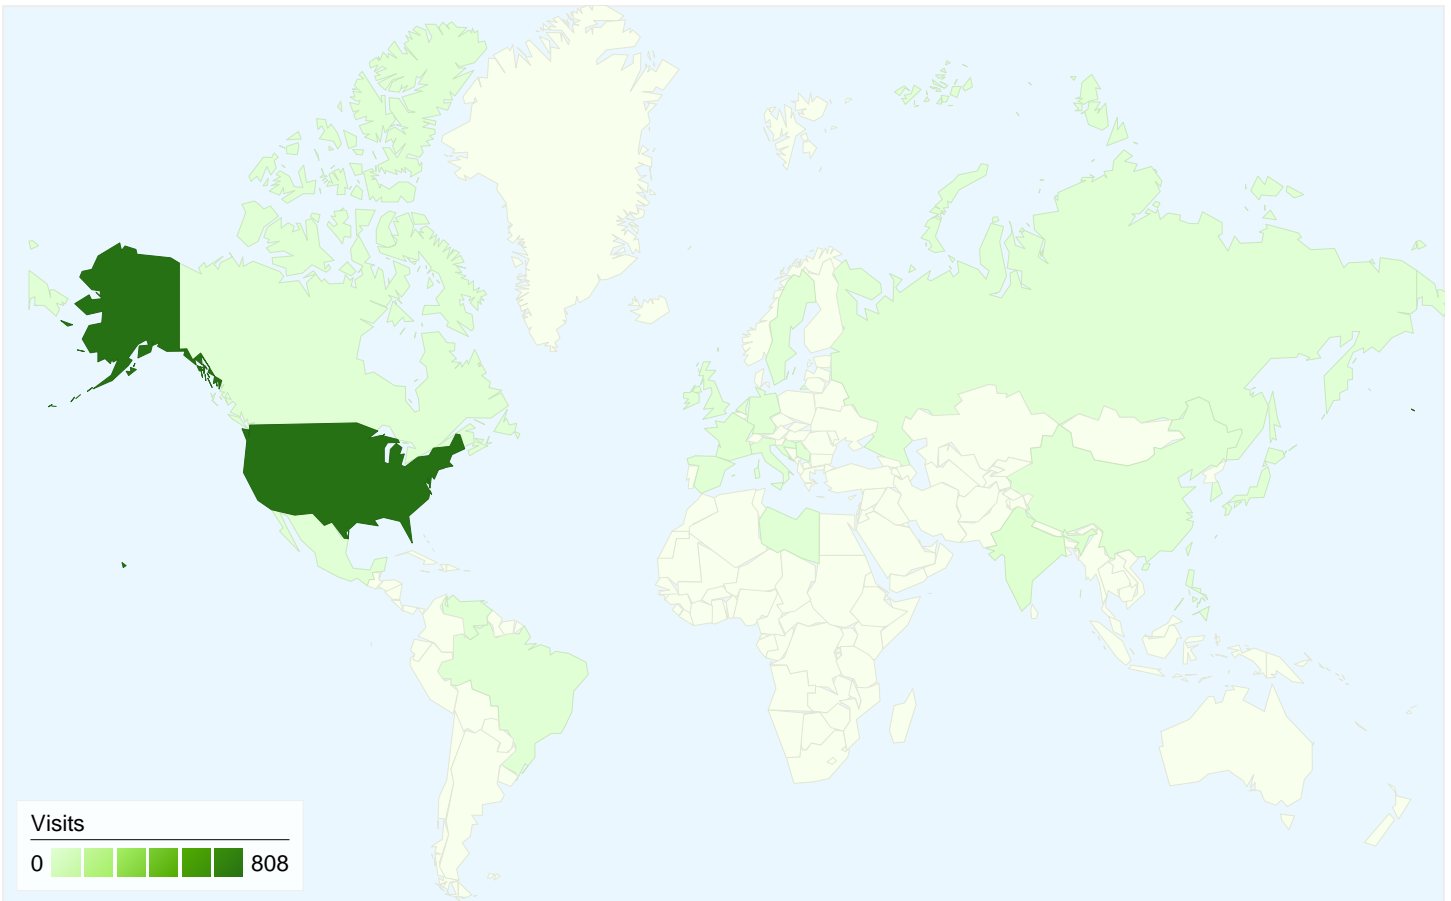

Traffic Sources Overview

Feb 13, 2012 - Feb 19, 2012

Comparing to: Feb 6, 2012 - Feb 12, 2012

All traffic sources sent a total of 840 visits

16.79% Direct Traffic

Previous: 15.83% (6.02%)

16.90% Referring Sites

Feb 13, 2012 - Feb 19, 2012	33	3.93%	Feb 13, 2012 - Feb 19, 2012	12	2.15%
Feb 6, 2012 - Feb 12, 2012	23	2.68%	Feb 6, 2012 - Feb 12, 2012	13	2.21%
% Change	43.48%	46.72%	% Change	-7.69%	-2.39%

840 visits came from 23 countries/territories