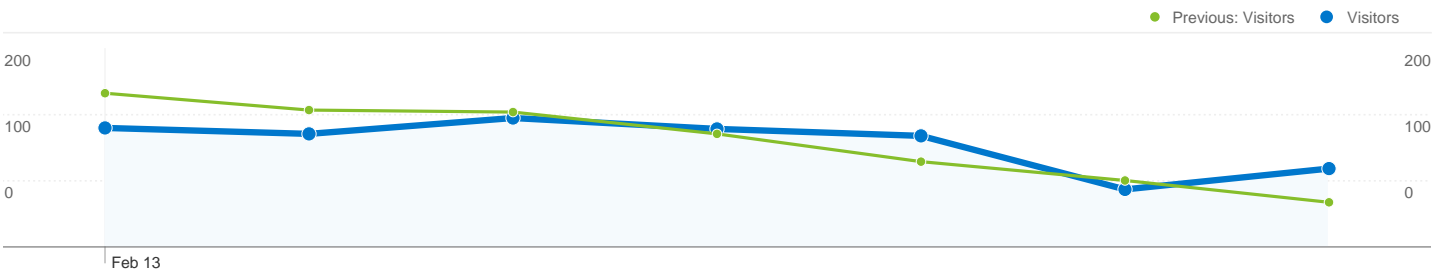

Site Usage

840 Visits

Previous: 859 (-2.21%)

66.19% Bounce Rate

Previous: 61.93% (6.88%)

1,634 Pageviews

Previous: 1,704 (-4.11%)

00:01:35 Avg. Time on Site

Previous: 00:01:55 (-17.64%)

1.95 Pages/Visit

Previous: 1.98 (-1.94%)

52.98% % New Visits

Previous: 51.69% (2.49%)

Visitors Overview

Visitors
640

Map Overlay

640 people visited this site

840 Visits

Previous: 859 (-2.21%)

640 Absolute Unique Visitors

Previous: 640 (0.00%)

1,634 Pageviews

Previous: 1,704 (-4.11%)

1.95 Average Pageviews

Traffic Sources Overview

Feb 13, 2012 - Feb 19, 2012

Comparing to: Feb 6, 2012 - Feb 12, 2012

All traffic sources sent a total of 840 visits

16.79% Direct Traffic

Previous: 15.83% (6.02%)

16.90% Referring Sites