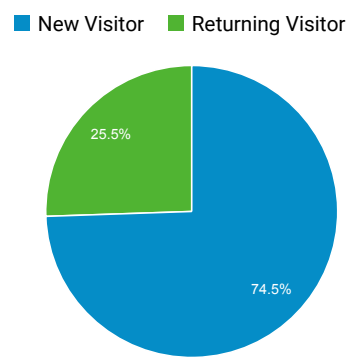

Audience Overview

Jan 11, 2018 - Feb 11, 2018

All Users
100.00% Users

Overview

| | | |
|--|------------------------------|--------------------------------|
| Users 2,922 | New Users 2,406 | Sessions 4,625 |
| Number of Sessions per User 1.58 | Pageviews 8,986 | Pages / Session 1.94 |
| Avg. Session Duration 00:02:37 | Bounce Rate 62.77% | |