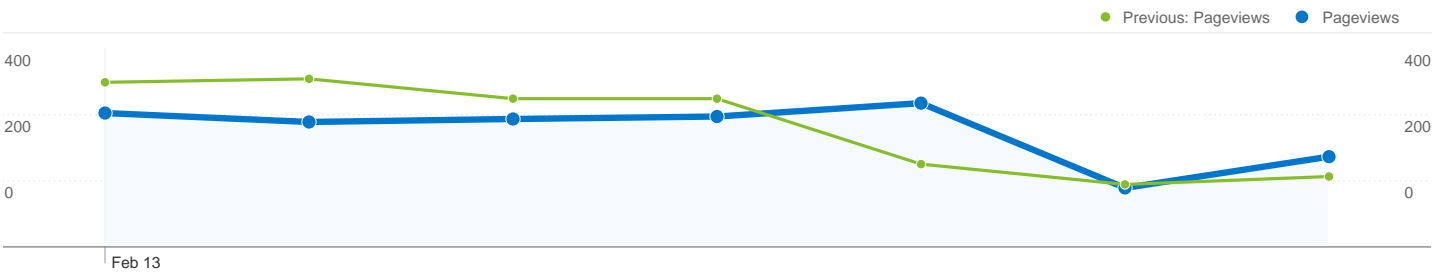

Pages on this site were viewed a total of 1,634 times

1,634 Pageviews

Previous: 1,704 (-4.11%)

1,315 Unique Views

Previous: 1,368 (-3.87%)

66.19% Bounce Rate

Previous: 61.93% (6.88%)

Top Content

Pages	Pageviews	% Pageviews
/index.html		
Feb 13, 2012 - Feb 19, 2012	527	32.25%
Feb 6, 2012 - Feb 12, 2012	472	27.70%
% Change	11.65%	16.44%
/offices/assessor/index.htm		
Feb 13, 2012 - Feb 19, 2012	118	7.22%
Feb 6, 2012 - Feb 12, 2012	125	7.34%
% Change	-5.60%	-1.56%
/offices/sheriff/index.htm		
Feb 13, 2012 - Feb 19, 2012	97	5.94%
Feb 6, 2012 - Feb 12, 2012	122	7.16%
% Change	-20.49%	-17.09%
/offices/treasurer/index.htm		
Feb 13, 2012 - Feb 19, 2012	80	4.90%
Feb 6, 2012 - Feb 12, 2012	83	4.87%
% Change	-3.61%	0.51%
/offices/sheriff/sheriffsales.htm