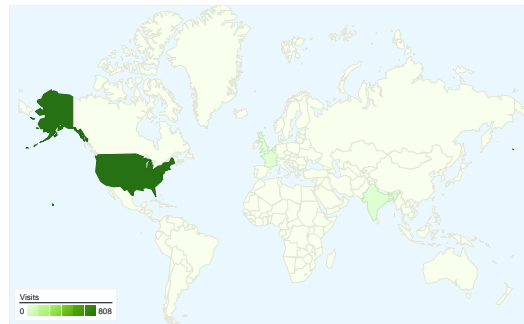

Previous: 00:01:55 (-17.64%)

1.95 Pages/Visit

Previous: 1.98 (-1.94%)

52.98% % New Visits

Previous: 51.69% (2.49%)

Visitors Overview

Visitors
640

Map Overlay

640 people visited this site

840 Visits

Previous: 859 (-2.21%)

640 Absolute Unique Visitors

Previous: 640 (0.00%)

1,634 Pageviews

Previous: 1,704 (-4.11%)

1.95 Average Pageviews

Traffic Sources Overview

Feb 13, 2012 - Feb 19, 2012

Comparing to: Feb 6, 2012 - Feb 12, 2012

All traffic sources sent a total of 840 visits

16.79% Direct Traffic

Previous: 15.83% (6.02%)

16.90% Referring Sites

Feb 13, 2012 - Feb 19, 2012	33	3.93%	Feb 13, 2012 - Feb 19, 2012	12	2.15%
Feb 6, 2012 - Feb 12, 2012	23	2.68%	Feb 6, 2012 - Feb 12, 2012	13	2.21%
% Change	43.48%	46.72%	% Change	-7.69%	-2.39%

840 visits came from 23 countries/territories