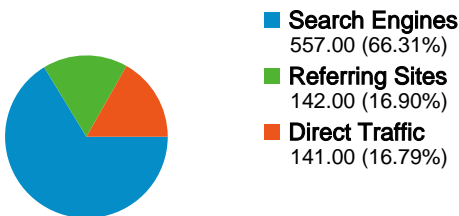

Traffic Sources Overview