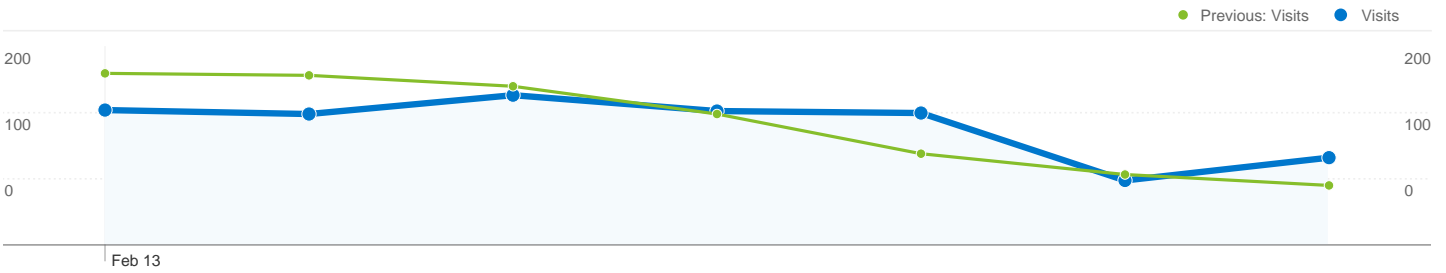

640 people visited this site

840 Visits

Previous: 859 (-2.21%)

640 Absolute Unique Visitors

Previous: 640 (0.00%)

1,634 Pageviews

Previous: 1,704 (-4.11%)

1.95 Average Pageviews

Previous: 1.98 (-1.94%)

00:01:35 Time on Site

Previous: 00:01:55 (-17.64%)

66.19% Bounce Rate

Previous: 61.93% (6.88%)

52.98% New Visits

Previous: 51.69% (2.49%)

Technical Profile

Browser	Visits	% visits
Internet Explorer		
Feb 13, 2012 - Feb 19, 2012	547	65.12%
Feb 6, 2012 - Feb 12, 2012	597	69.50%
% Change	-8.38%	-6.30%
Firefox		
Feb 13, 2012 - Feb 19, 2012	104	12.38%
Feb 6, 2012 - Feb 12, 2012	70	8.15%
% Change	48.57%	51.93%

Traffic Sources Overview

Feb 13, 2012 - Feb 19, 2012

Comparing to: Feb 6, 2012 - Feb 12, 2012

All traffic sources sent a total of 840 visits

16.79% Direct Traffic

Previous: 15.83% (6.02%)

16.90% Referring Sites